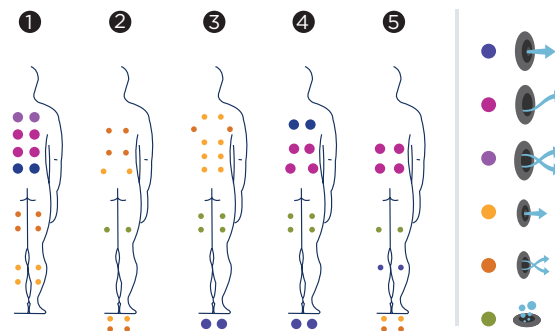

Positions: 5 (4  / 1 )

Measures: 216 x 216 x 90

Optional:

ref: 66031

Technical specifications

Measures (±2cm)	216 x 216 x 90
Positions (seats/loungers)	5 (4 / 1)
Water capacity (l)	1.180
Weight (empty / full) (kg)	306 / 1.486