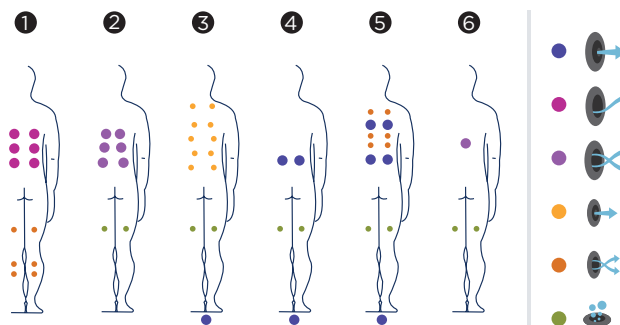

Positions: 6 (5  / 1 )

Measures: 216 x 198 x 90

Optional:

ref. 36624

Technical specifications

Measures (±2cm)	216 x 198 x 90
Positions (seats/loungers)	6 (5 / 1)
Water capacity (l)	980
Weight (empty / full) (kg)	330 / 1.310