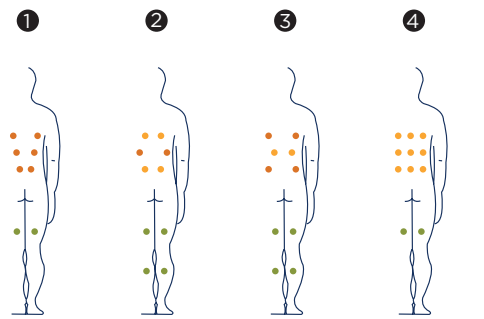

Positions: 4 🐾

Measures: 231 x 231 x 78

- SILENT PUMP
- ENERGY SAVING COVER
- Ecospa
- re|o|x IMPACTSYSTEM
- COLOUR SENSE
- ULTRAVIOLET TREATMENT
- Aroma therapy
- METALLIC structure
- BCN DESIGN

Optional: