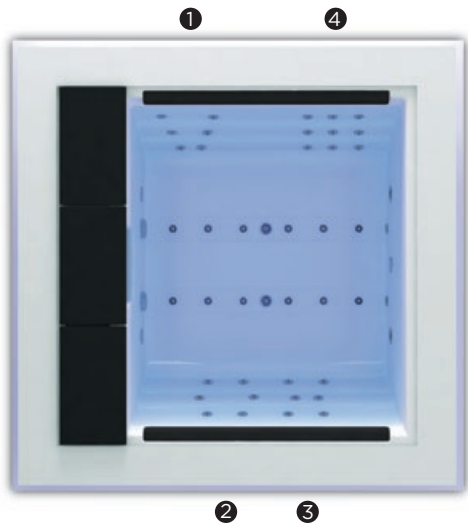

Positions: 4 🐾

Measures: 231 x 231 x 78

- SILENT PUMP
- ENERGY SAVING COVER
- Ecospa
- re|o|x IMPACTSYSTEM
- COLOUR SENSE
- ULTRAVIOLET TREATMENT
- Aroma therapy
- METALLIC structure
- BCN DESIGN

Optional: