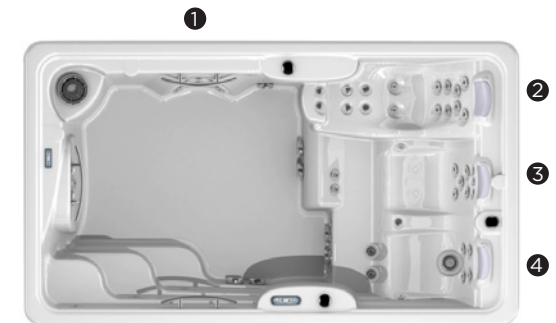

FITNESS SPA INGROUND

NEW PRODUCT 2017

The new Fitness Hot Tub is a compact Swimspa with full hydromassage and fitness features.

It has two different areas:

- A hydromassage area.
- A spacious bathing area.

Positions: 4 (2 / 1 / 1)

Measurements: 400 x 230 x 138

Optional: