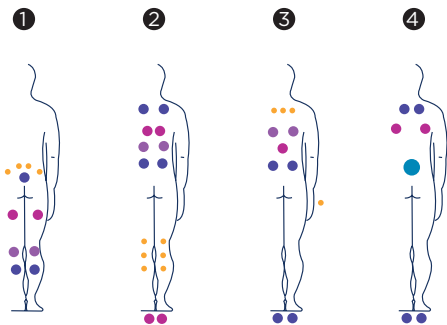

FITNESS SPA INGROUND

NEW PRODUCT 2017

The new Fitness Hot Tub is a compact Swimspa with full hydromassage and fitness features.

It has two different areas:

- A hydromassage area.
- A spacious bathing area.

Positions: 4 (2 / 1 / 1)

Measurements: 400 x 230 x 138

Optional: